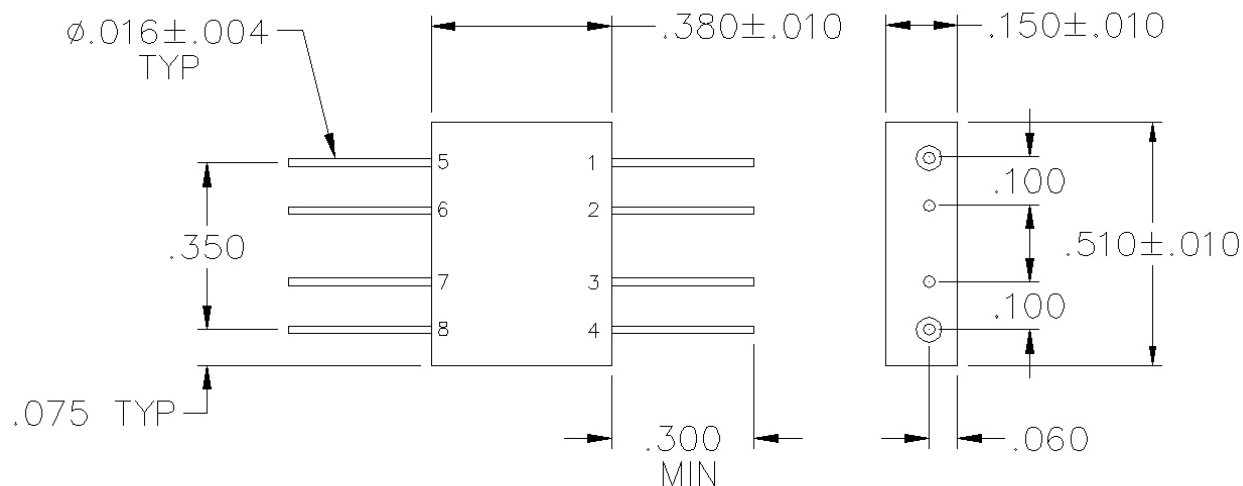

# X1V-11-301

### SPECIFICATIONS

|                         |              |
|-------------------------|--------------|
| Name:                   | X1V-11-301   |
| Frequency Range:        |              |
| LO/RF:                  | 5-4200 MHz   |
| IF:                     | 5-2000 MHz   |
| LO Drive:               | +27 dBm      |
| Conversion Loss:        | 10.0 dB max. |
| 1 dB Compression Point: | +20 dBm typ. |
| Isolation:              |              |
| L/R:                    | 20 dB min.   |
| L/I:                    | 25 dB min.   |
| Connector Type:         | Pin          |

### PORT CONFIGURATION

|         |           |
|---------|-----------|
| RF:     | 1         |
| LO:     | 4         |
| IF:     | 5         |
| Ground: | 2, 3, 6-8 |

This is a commercial off the shelf (COTS) product.  
For an equivalent product that meets DFARS materials compliance, contact sales.  
All specifications are subject to change without notice at any time. Rev: 190403