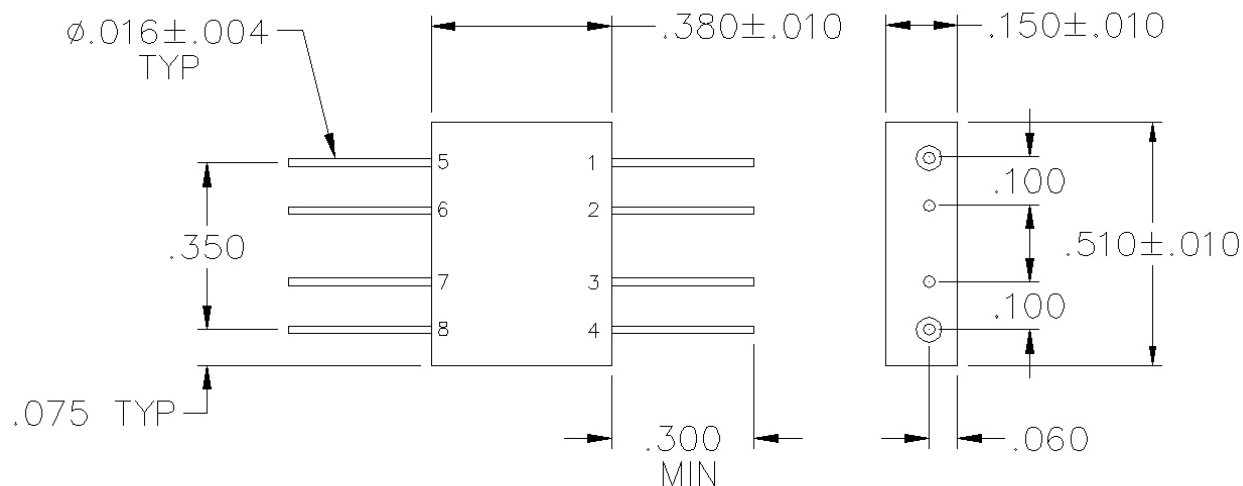

X1V-03-301

AC COUPLED FLATPACK TRIPLE BALANCED MIXER

SPECIFICATIONS

Name:	X1V-03-301
Frequency Range:	
LO/RF:	1-1000 MHz
IF:	1-1000 MHz
LO Drive:	+27 dBm
Conversion Loss:	7.5 dB max.
1 dB Compression Point:	+20 dBm typ.
Isolation:	
L/R:	25 dB min.
L/I:	20 dB min.
Connector Type:	Pin

PORT CONFIGURATION

RF:	1
LO:	4
IF:	5
Ground:	2, 3, 6-8

This is a commercial off the shelf (COTS) product.
For an equivalent product that meets DFARS materials compliance, contact sales.
All specifications are subject to change without notice at any time. Rev: 190403