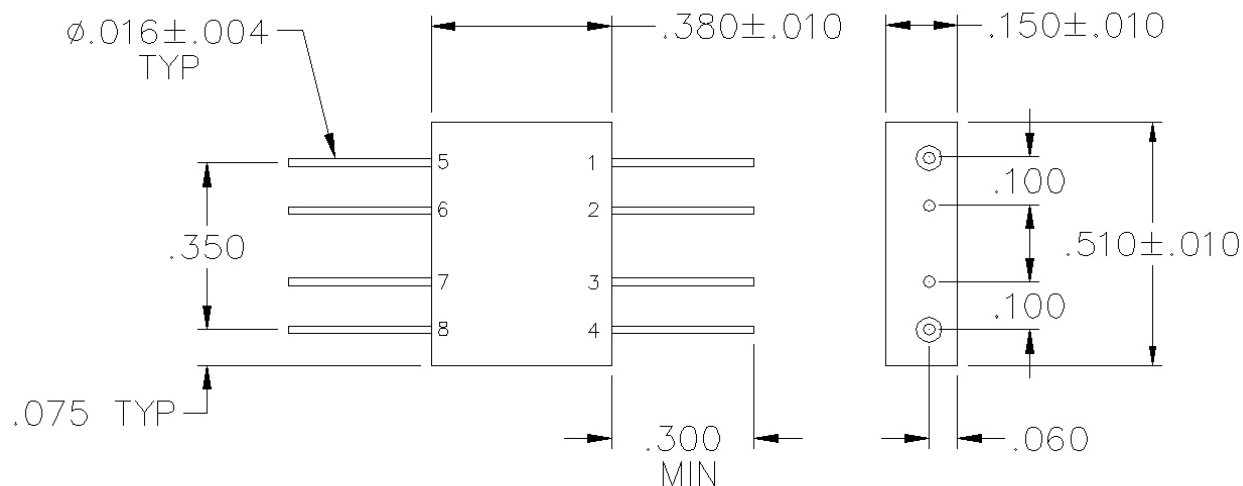

X1T-11-301

AC COUPLED FLATPACK TRIPLE BALANCED MIXER

SPECIFICATIONS

Name:	X1T-11-301
Frequency Range:	
LO/RF:	5-4200 MHz
IF:	5-2000 MHz
LO Drive:	+13 dBm
Conversion Loss:	10.0 dB max.
1 dB Compression Point:	+7 dBm typ.
Isolation:	
L/R:	20 dB min.
L/I:	25 dB min.
Connector Type:	Pin

PORT CONFIGURATION

RF:	1
LO:	4
IF:	5
Ground:	2, 3, 6-8

This is a commercial off the shelf (COTS) product.
For an equivalent product that meets DFARS materials compliance, contact sales.
All specifications are subject to change without notice at any time. Rev: 190403