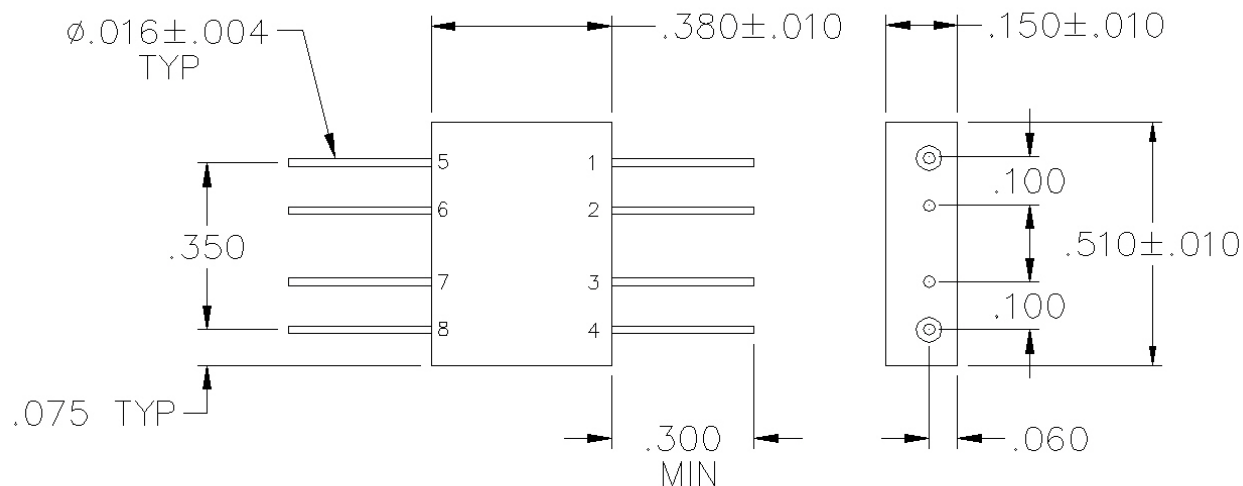

# X1T-02-301

### SPECIFICATIONS

Name:	X1T-02-301
Frequency Range:	
LO/RF:	0.5-1000 MHz
IF:	0.5-1000 MHz
LO Drive:	+13 dBm
Conversion Loss:	8.0 dB max.
1 dB Compression Point:	+7 dBm typ.
Isolation:	
L/R:	25 dB min.
L/I:	20 dB min.
Connector Type:	Pin

### PORT CONFIGURATION

RF:	1
LO:	4
IF:	5
Ground:	2, 3, 6-8

This is a commercial off the shelf (COTS) product.  
For an equivalent product that meets DFARS materials compliance, contact sales.  
All specifications are subject to change without notice at any time. Rev: 190403