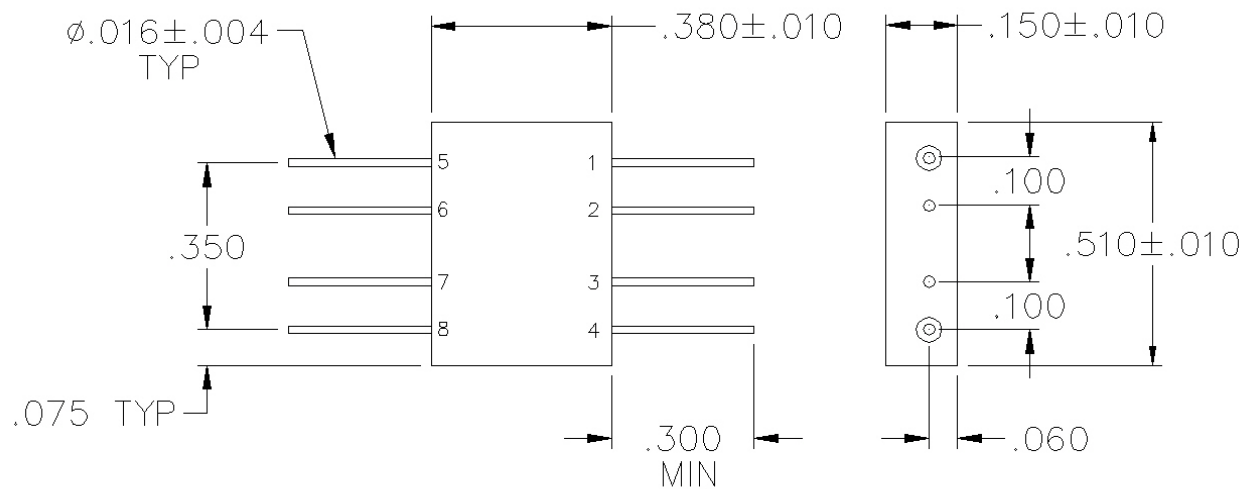

# X1T-01-301

### SPECIFICATIONS

Name:	X1T-01-301
Frequency Range:	
LO/RF:	0.05-250 MHz
IF:	0.05-250 MHz
LO Drive:	+13 dBm
Conversion Loss:	7.0 dB max.
1 dB Compression Point:	+7 dBm typ.
Isolation:	
L/R:	40 dB min.
L/I:	30 dB min.
Connector Type:	Pin

### PORT CONFIGURATION

RF:	1
LO:	4
IF:	5
Ground:	2, 3, 6-8

This is a commercial off the shelf (COTS) product.  
For an equivalent product that meets DFARS materials compliance, contact sales.  
All specifications are subject to change without notice at any time. Rev: 190403