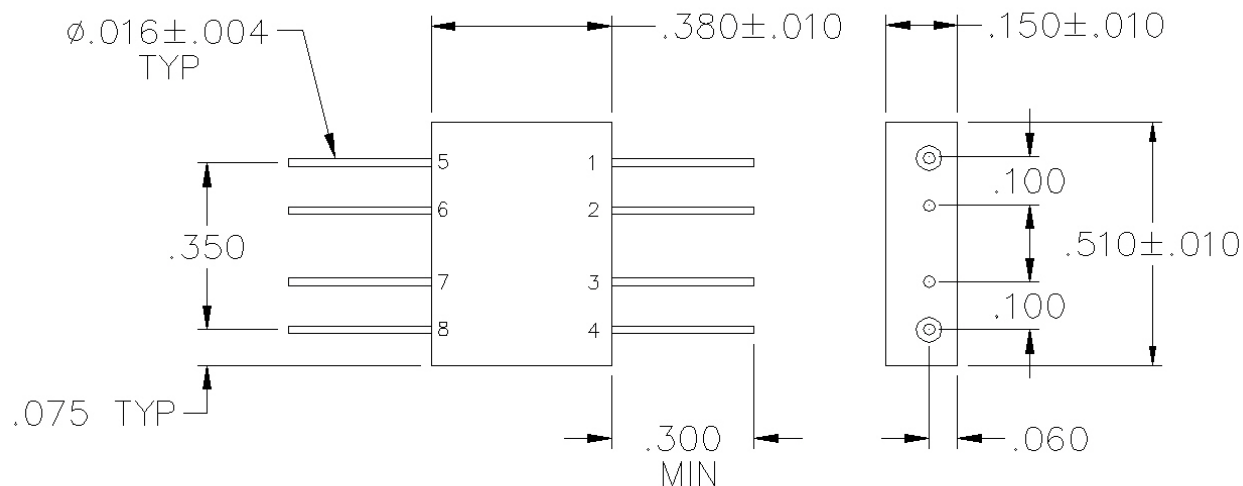

X1L-08-301

AC COUPLED FLATPACK TRIPLE BALANCED MIXER

SPECIFICATIONS

Name:	X1L-08-301
Frequency Range:	
LO/RF:	20-2500 MHz
IF:	20-600 MHz
LO Drive:	+7 dBm
Conversion Loss:	9.5 dB max.
1 dB Compression Point:	+1 dBm typ.
Isolation:	
L/R:	25 dB min.
L/I:	20 dB min.
Connector Type:	Pin

PORT CONFIGURATION

RF:	1
LO:	4
IF:	5
Ground:	2, 3, 6-8

This is a commercial off the shelf (COTS) product.
For an equivalent product that meets DFARS materials compliance, contact sales.
All specifications are subject to change without notice at any time. Rev: 190403