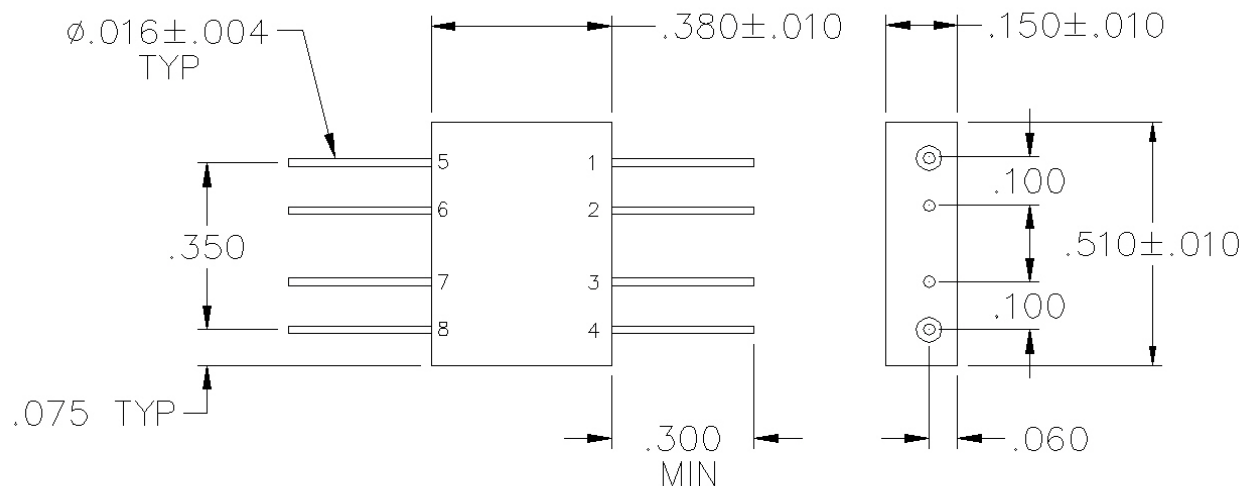

# X1L-04-301

### SPECIFICATIONS

Name:	X1L-04-301
Frequency Range:	
LO/RF:	500-1500 MHz
IF:	50-500 MHz
LO Drive:	+10 dBm
Conversion Loss:	7.5 dB max.
1 dB Compression Point:	+5 dBm typ.
Isolation:	
L/R:	30 dB min.
L/I:	30 dB min.
Connector Type:	Pin

### PORT CONFIGURATION

RF:	1
LO:	4
IF:	5
Ground:	2, 3, 6-8

This is a commercial off the shelf (COTS) product.  
For an equivalent product that meets DFARS materials compliance, contact sales.  
All specifications are subject to change without notice at any time. Rev: 190403