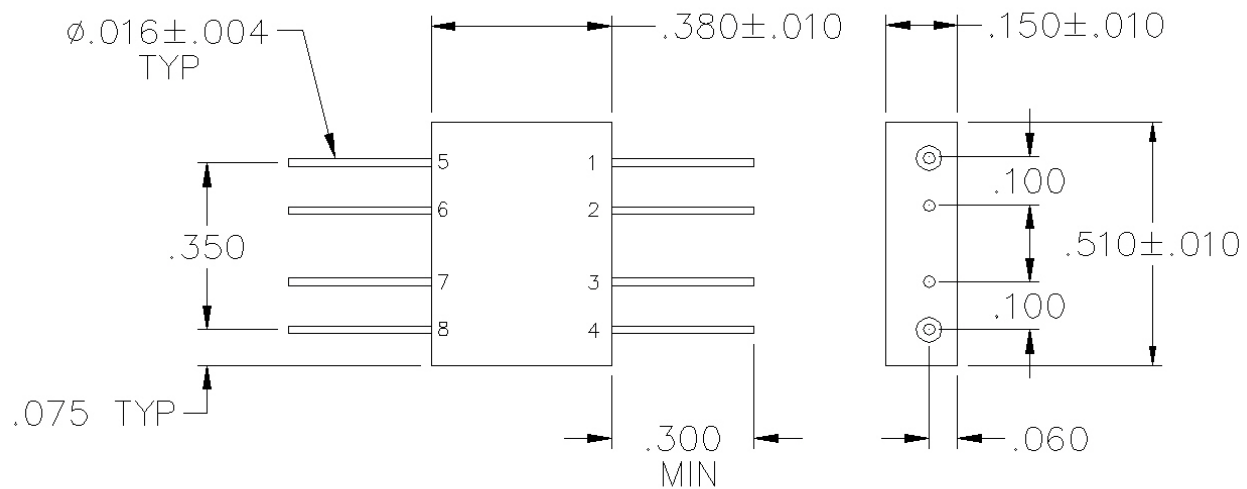

# X1H-11-301

### SPECIFICATIONS

Name:	X1H-11-301
Frequency Range:	
LO/RF:	5-4200 MHz
IF:	5-2000 MHz
LO Drive:	+23 dBm
Conversion Loss:	10.0 dB max.
1 dB Compression Point:	+16 dBm typ.
Isolation:	
L/R:	20 dB min.
L/I:	25 dB min.
Connector Type:	Pin

### PORT CONFIGURATION

RF:	1
LO:	4
IF:	5
Ground:	2, 3, 6-8

This is a commercial off the shelf (COTS) product.  
For an equivalent product that meets DFARS materials compliance, contact sales.  
All specifications are subject to change without notice at any time. Rev: 190403