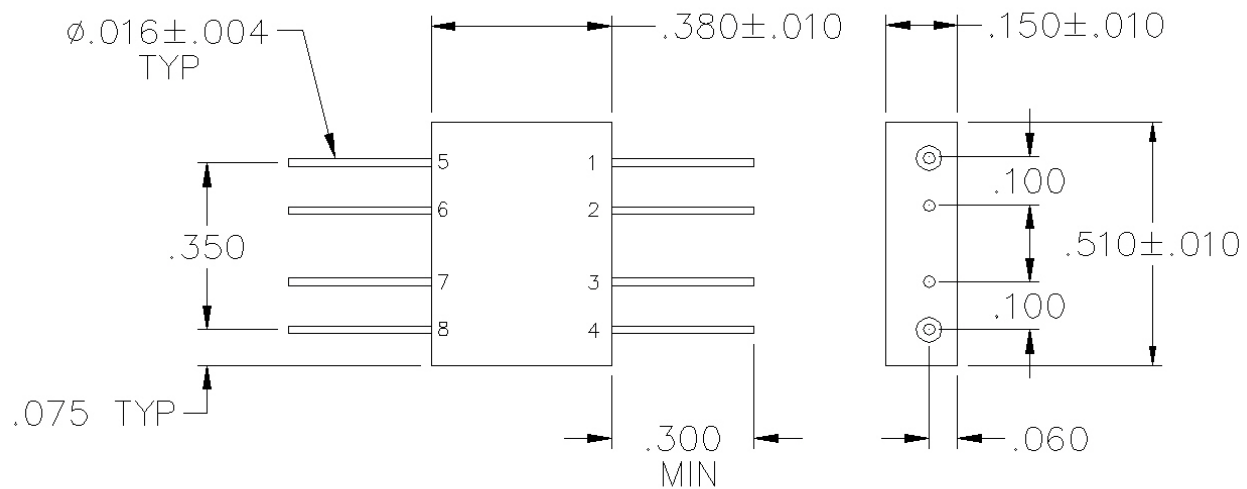

# X1H-10-301

### SPECIFICATIONS

Name:	X1H-10-301
Frequency Range:	
LO/RF:	5-3000 MHz
IF:	5-2000 MHz
LO Drive:	+23 dBm
Conversion Loss:	8.5 dB max.
1 dB Compression Point:	+16 dBm typ.
Isolation:	
L/R:	25 dB min.
L/I:	25 dB min.
Connector Type:	Pin

### PORT CONFIGURATION

RF:	1
LO:	4
IF:	5
Ground:	2, 3, 6-8

This is a commercial off the shelf (COTS) product.  
For an equivalent product that meets DFARS materials compliance, contact sales.  
All specifications are subject to change without notice at any time. Rev: 190403