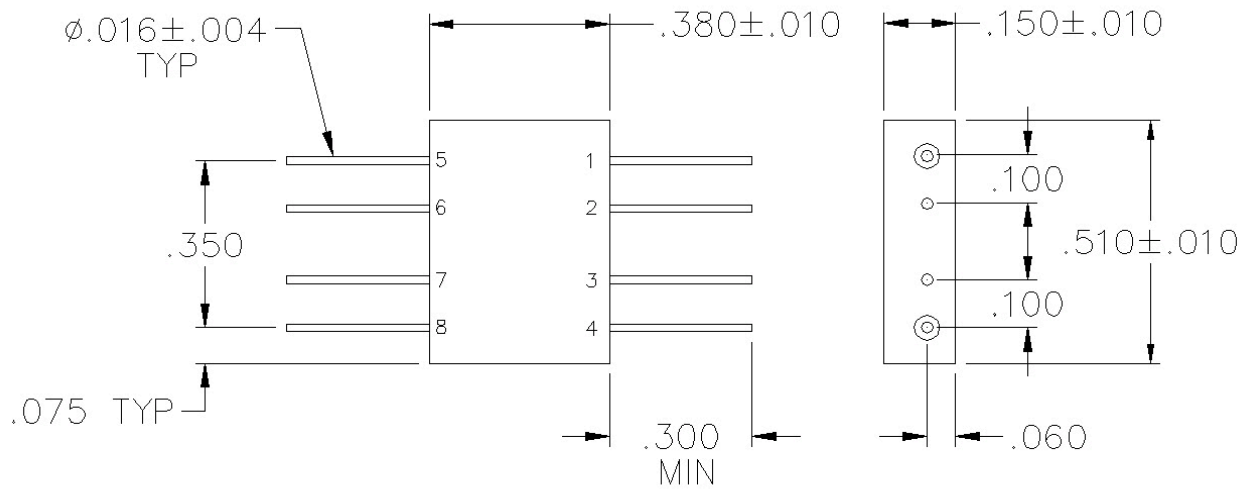

# X1H-03-301

### SPECIFICATIONS

Name:	X1H-03-301
Frequency Range:	
LO/RF:	1-1000 MHz
IF:	1-1000 MHz
LO Drive:	+23 dBm
Conversion Loss:	7.5 dB max.
1 dB Compression Point:	+16 dBm typ.
Isolation:	
L/R:	25 dB min.
L/I:	20 dB min.
Connector Type:	Pin

### PORT CONFIGURATION

RF:	1
LO:	4
IF:	5
Ground:	2, 3, 6-8

This is a commercial off the shelf (COTS) product.  
For an equivalent product that meets DFARS materials compliance, contact sales.  
All specifications are subject to change without notice at any time. Rev: 250614