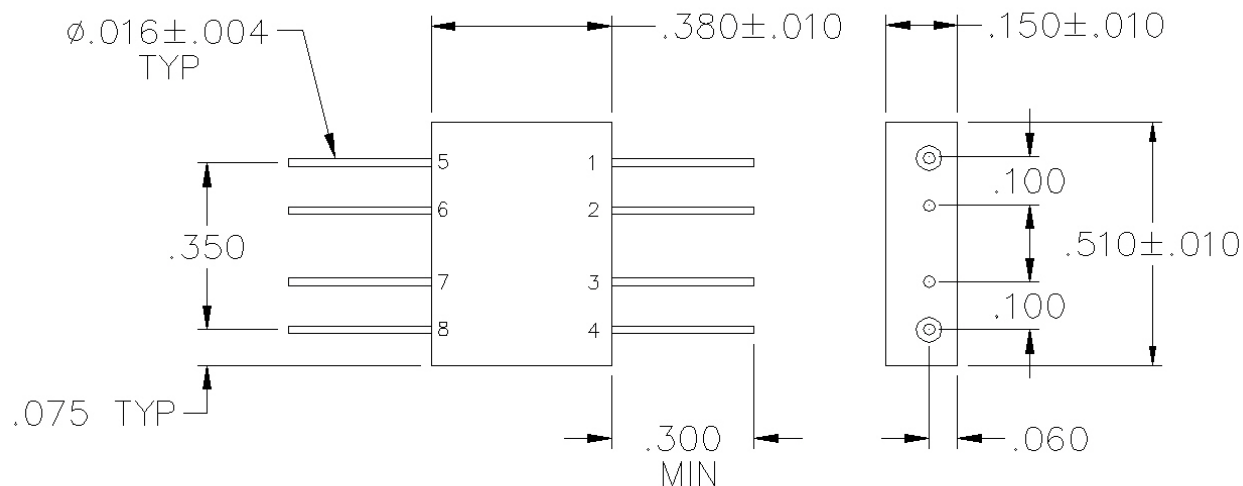

# X1V-10-301

### SPECIFICATIONS

Name:	X1V-10-301
Frequency Range:	
LO/RF:	5-3000 MHz
IF:	5-2000 MHz
LO Drive:	+27 dBm
Conversion Loss:	8.5 dB max.
1 dB Compression Point:	+20 dBm typ.
Isolation:	
L/R:	25 dB min.
L/I:	25 dB min.
Connector Type:	Pin

### PORT CONFIGURATION

RF:	1
LO:	4
IF:	5
Ground:	2, 3, 6-8

This is a commercial off the shelf (COTS) product.  
For an equivalent product that meets DFARS materials compliance, contact sales.  
All specifications are subject to change without notice at any time. Rev: 190403